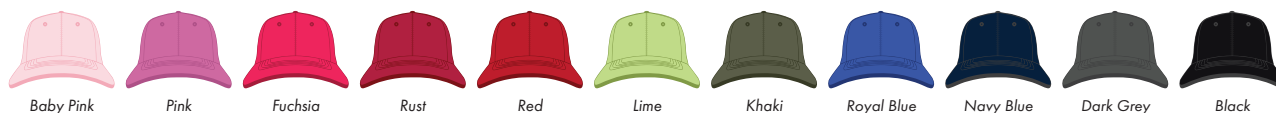

The dashed line is to demonstrate print area and will not appear on your printed item

PANTONE REFERENCE(S)

 Full colour printing

ARTWORK SCALE 50%

ARTWORK SCALE 100%
Max print area 50mm x 50mm
Actual logo size:

Product Image for visualisation
- colours may vary

To proceed, please approve visual via the online system.

PLEASE NOTE:

- All colours including print and product are for visual purposes only and should not be regarded as the actual colour of the product and print.
- Some products may vary from batch to batch and may differ from previous orders.
- The colour and texture of a product can also have an effect on the final print colour.
- By approving this order we accept that you understand these terms.

This item is available in the following colours:

Baby Pink

Pink

Fuchsia

Rust

Red

Lime

Khaki